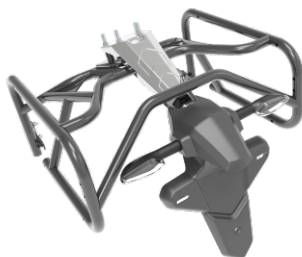

边箱支架状态说明

Instruction of ZT310 side box bracket models

- 三款边箱支架图示如下：

The three models of side box brackets are shown as follows:

ZT310边箱支架(S款)
ZT310 side box bracket(model S)

ZT310边箱支架(D款)
ZT310 side box bracket(model D)

KD150-G1边箱支架
KD150-G1 side box bracket

适配示意图 adaptation chart

ZT310边箱支架(S款) ZT310 side box bracket(model S)

本款边箱支架可适配装有以下状态后挡泥板的车型，装配前请仔细核对。其他状态未经适配，若选错状态会对车辆造成不可逆的损伤，请谨慎选用。

This side box bracket can be adapted to the rear fender in the following models, please check it carefully before assembly. Other models are not fitted, it will cause irrevocable damage to the vehicle if the wrong model is chosen, please choose carefully.

ZT310-X后挡泥板
ZT310-X rear fender

ZT310-R后副泥板
ZT310-R rear auxiliary fender

KD150-F1后挡泥板
KD150-F1 rear fender

KD150-U后副泥板
KD150-U rear auxiliary fender

适配示意图
adaptation chart

ZT310边箱支架(D款)

ZT310 side box bracket(model D)

本款边箱支架可适配装有以下状态后挡泥板的车型，装配前请仔细核对。其他状态未经适配，若选错状态会对车辆造成不可逆的损伤，请谨慎选用。

This side box bracket can be adapted to the rear fender in the following models, please check it carefully before assembly. Other models are not fitted , it will cause irrevocable damage to the vehicle if the wrong model is chosen ,please choose carefully.