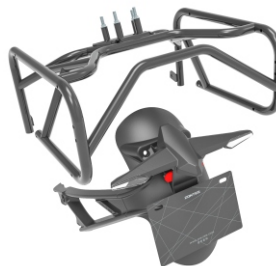

边箱支架状态说明

Instruction of ZT310 side box bracket models

- 三款边箱支架图示如下：

The three models of side box brackets are shown as follows:

ZT310边箱支架(S款)
ZT310 side box bracket(model S)

ZT310边箱支架(D款)
ZT310 side box bracket(model D)

KD150-G1边箱支架
KD150-G1 side box bracket

适配示意图 adaptation chart

ZT310边箱支架(S款) ZT310 side box bracket(model S)

本款边箱支架可适配装有以下状态后挡泥板的车型，装配前请仔细核对。其他状态未经适配，若选错状态会对车辆造成不可逆的损伤，请谨慎选用。

This side box bracket can be adapted to the rear fender in the following models, please check it carefully before assembly. Other models are not fitted, it will cause irrevocable damage to the vehicle if the wrong model is chosen, please choose carefully.

ZT310-X后挡泥板
ZT310-X rear fender

ZT310-R后副泥板
ZT310-R rear auxiliary fender

KD150-F1后挡泥板
KD150-F1 rear fender

KD150-U后副泥板
KD150-U rear auxiliary fender

适配示意图
adaptation chart

ZT310边箱支架(D款)

ZT310 side box bracket(model D)

本款边箱支架可适配装有以下状态后挡泥板的车型，装配前请仔细核对。其他状态未经适配，若选错状态会对车辆造成不可逆的损伤，请谨慎选用。

This side box bracket can be adapted to the rear fender in the following models, please check it carefully before assembly. Other models are not fitted , it will cause irrevocable damage to the vehicle if the wrong model is chosen ,please choose carefully.