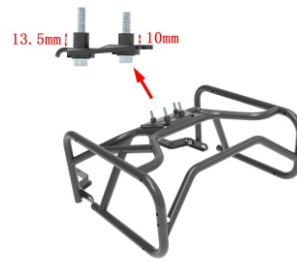

边箱支架状态说明

Instruction of ZT310 side box bracket models

- 三款边箱支架图示如下：

The three models of side box brackets are shown as follows:

ZT310边箱支架(S款)
ZT310 side box bracket(model S)

ZT310边箱支架(D款)
ZT310 side box bracket(model D)

KD150-G1边箱支架
KD150-G1 side box bracket

适配示意图 adaptation chart

ZT310边箱支架(S款) ZT310 side box bracket(model S)

本款边箱支架可适配装有以下状态后挡泥板的车型，装配前请仔细核对。其他状态未经适配，若选错状态会对车辆造成不可逆的损伤，请谨慎选用。

This side box bracket can be adapted to the rear fender in the following models, please check it carefully before assembly. Other models are not fitted, it will cause irrevocable damage to the vehicle if the wrong model is chosen, please choose carefully.

ZT310-X后挡泥板
ZT310-X rear fender

ZT310-R后副泥板
ZT310-R rear auxiliary fender

KD150-F1后挡泥板
KD150-F1 rear fender

KD150-U后副泥板
KD150-U rear auxiliary fender

适配示意图
adaptation chart

ZT310边箱支架(D款)

ZT310 side box bracket(model D)

本款边箱支架可适配装有以下状态后挡泥板的车型，装配前请仔细核对。其他状态未经适配，若选错状态会对车辆造成不可逆的损伤，请谨慎选用。

This side box bracket can be adapted to the rear fender in the following models, please check it carefully before assembly. Other models are not fitted , it will cause irrevocable damage to the vehicle if the wrong model is chosen ,please choose carefully.