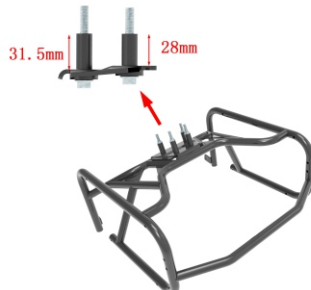

边箱支架状态说明

Instruction of ZT310 side box bracket models

- 三款边箱支架图示如下：

The three models of side box brackets are shown as follows:

ZT310边箱支架(S款)
ZT310 side box bracket(model S)

ZT310边箱支架(D款)
ZT310 side box bracket(model D)

KD150-G1边箱支架
KD150-G1 side box bracket

适配示意图 adaptation chart

ZT310边箱支架(S款) ZT310 side box bracket(model S)

本款边箱支架可适配装有以下状态后挡泥板的车型，装配前请仔细核对。其他状态未经适配，若选错状态会对车辆造成不可逆的损伤，请谨慎选用。

This side box bracket can be adapted to the rear fender in the following models, please check it carefully before assembly. Other models are not fitted, it will cause irrevocable damage to the vehicle if the wrong model is chosen, please choose carefully.

本款边箱支架可适配装有以下状态后挡泥板的车型，装配前请仔细核对。其他状态未经适配，若选错状态会对车辆造成不可逆的损伤，请谨慎选用。

This side box bracket can be adapted to the rear fender in the following models, please check it carefully before assembly. Other models are not fitted , it will cause irrevocable damage to the vehicle if the wrong model is chosen ,please choose carefully.