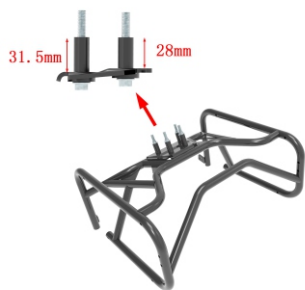

边箱支架状态说明

Instruction of ZT310 side box bracket models

- 三款边箱支架图示如下：

The three models of side box brackets are shown as follows:

ZT310边箱支架(S款)
ZT310 side box bracket(model S)

ZT310边箱支架(D款)
ZT310 side box bracket(model D)

KD150-G1边箱支架
KD150-G1 side box bracket

适配示意图 adaptation chart

ZT310边箱支架(S款) ZT310 side box bracket(model S)

本款边箱支架可适配装有以下状态后挡泥板的车型，装配前请仔细核对。其他状态未经适配，若选错状态会对车辆造成不可逆的损伤，请谨慎选用。

This side box bracket can be adapted to the rear fender in the following models, please check it carefully before assembly. Other models are not fitted, it will cause irrevocable damage to the vehicle if the wrong model is chosen, please choose carefully.

本款边箱支架可适配装有以下状态后挡泥板的车型，装配前请仔细核对。其他状态未经适配，若选错状态会对车辆造成不可逆的损伤，请谨慎选用。

This side box bracket can be adapted to the rear fender in the following models, please check it carefully before assembly. Other models are not fitted , it will cause irrevocable damage to the vehicle if the wrong model is chosen ,please choose carefully.