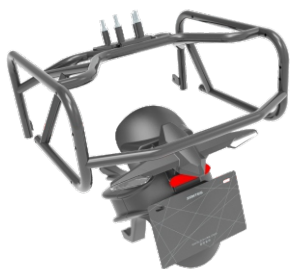

边箱支架状态说明

Instruction of ZT310 side box bracket models

- 三款边箱支架图示如下：

The three models of side box brackets are shown as follows:

ZT310边箱支架(S款)
ZT310 side box bracket(model S)

ZT310边箱支架(D款)
ZT310 side box bracket(model D)

KD150-G1边箱支架
KD150-G1 side box bracket

适配示意图 adaptation chart

ZT310边箱支架(S款) ZT310 side box bracket(model S)

本款边箱支架可适配装有以下状态后挡泥板的车型，装配前请仔细核对。其他状态未经适配，若选错状态会对车辆造成不可逆的损伤，请谨慎选用。

This side box bracket can be adapted to the rear fender in the following models, please check it carefully before assembly. Other models are not fitted, it will cause irrevocable damage to the vehicle if the wrong model is chosen, please choose carefully.

ZT310-X后挡泥板
ZT310-X rear fender

ZT310-R后副泥板
ZT310-R rear auxiliary fender

KD150-F1后挡泥板
KD150-F1 rear fender

KD150-U后副泥板
KD150-U rear auxiliary fender

适配示意图
adaptation chart

ZT310边箱支架(D款)

ZT310 side box bracket(model D)

本款边箱支架可适配装有以下状态后挡泥板的车型，装配前请仔细核对。其他状态未经适配，若选错状态会对车辆造成不可逆的损伤，请谨慎选用。

This side box bracket can be adapted to the rear fender in the following models, please check it carefully before assembly. Other models are not fitted , it will cause irrevocable damage to the vehicle if the wrong model is chosen ,please choose carefully.