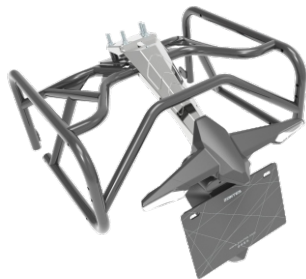

边箱支架状态说明

Instruction of ZT310 side box bracket models

- 三款边箱支架图示如下：

The three models of side box brackets are shown as follows:

ZT310边箱支架(S款)
ZT310 side box bracket(model S)

ZT310边箱支架(D款)
ZT310 side box bracket(model D)

KD150-G1边箱支架
KD150-G1 side box bracket

适配示意图 adaptation chart

ZT310边箱支架(S款) ZT310 side box bracket(model S)

本款边箱支架可适配装有以下状态后挡泥板的车型，装配前请仔细核对。其他状态未经适配，若选错状态会对车辆造成不可逆的损伤，请谨慎选用。

This side box bracket can be adapted to the rear fender in the following models, please check it carefully before assembly. Other models are not fitted, it will cause irrevocable damage to the vehicle if the wrong model is chosen, please choose carefully.

ZT310-X后挡泥板
ZT310-X rear fender

ZT310-R后副泥板
ZT310-R rear auxiliary fender

KD150-F1后挡泥板
KD150-F1 rear fender

KD150-U后副泥板
KD150-U rear auxiliary fender

适配示意图
adaptation chart

ZT310边箱支架(D款)

ZT310 side box bracket(model D)

本款边箱支架可适配装有以下状态后挡泥板的车型，装配前请仔细核对。其他状态未经适配，若选错状态会对车辆造成不可逆的损伤，请谨慎选用。

This side box bracket can be adapted to the rear fender in the following models, please check it carefully before assembly. Other models are not fitted , it will cause irrevocable damage to the vehicle if the wrong model is chosen ,please choose carefully.