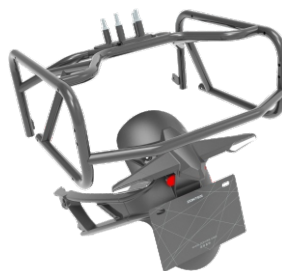

ZT310-R后副泥板
ZT310-R rear auxiliary fender

KD150-G1边箱支架

KD150-G1 side box bracket

本款边箱支架只可适配KD150-G1车型，装配前请仔细核对。其他状态未经适配，若选错状态会对车辆造成不可逆的损伤，请谨慎选用。

This side box bracket can only be adapted to the KD150-G1 models, please check it carefully before assembly. Other models are not fitted, it will cause irrevocable damage to the vehicle if the wrong model is chosen ,please choose carefully.